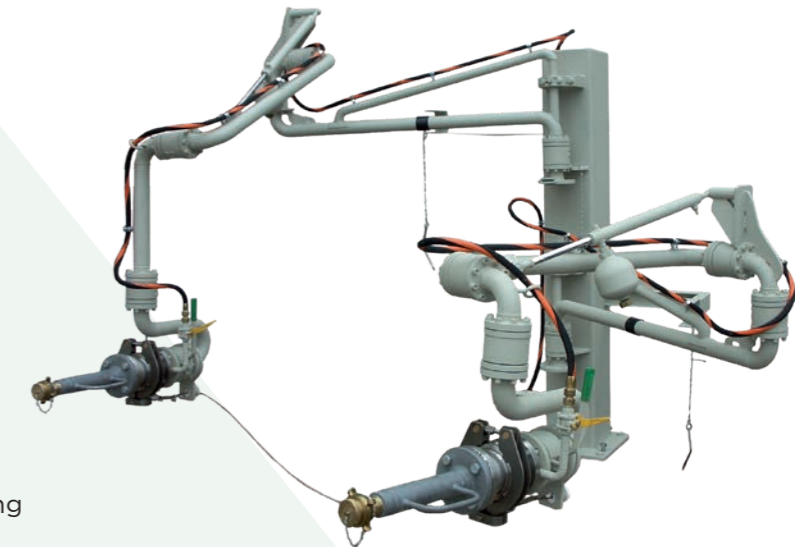

Type FAS-G4 - road tanker version