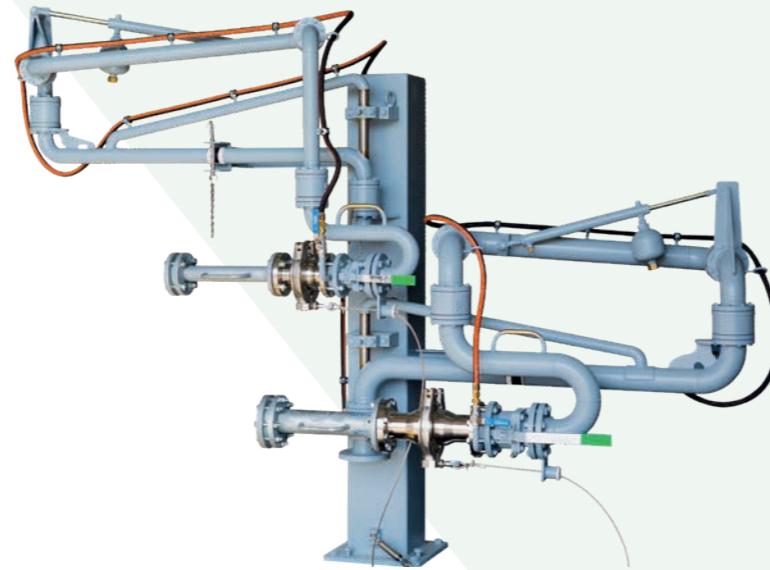

MAKEEN
ENERGY

FAS Loading Arm Technology

Safety - Ease of Use - Robustness

FAS
A MAKEEN Energy Company

Loading arm stations for road and rail tankers

The FAS loading arm stations are used for the loading and unloading of road tankers and rail road tank cars. The compact functional design with one or two loading arms ensures a trouble-free operation. The robust and top quality construction of the three-part FAS swivel joints as well as the precise balancing of the loading arms (due to a gas-hydraulic balance system) enable an easy and effortless handling of the complete loading and unloading system. The stand column with thrust bearing system and parking position lock, as well as the ERC safety break-away coupling with release system, are part of the standard equipment.

Type FAS-G5 - rail tank wagon version

Type FAS-G7 - rail tank wagon version

Key benefits:

- Compact design
- Safe and trouble-free operation
- Easy handling
- User-friendly
- Low maintenance

Technical features:

- Robust swivel joints
- Gas-hydraulic balance system
- Stand column with thrust bearing system and parking position lock
- Tension release device
- Mechanical ERC safety breakaway coupling with release system
- Dry quick coupling

Executions according to customer specification available on request.

Type FAS-G4 - road tanker version

MAKEEN ENERGY

Find more information about your local MAKEEN Gas Equipment contact on makeengasequipment.com/get-in-touch or scan the QR-code.