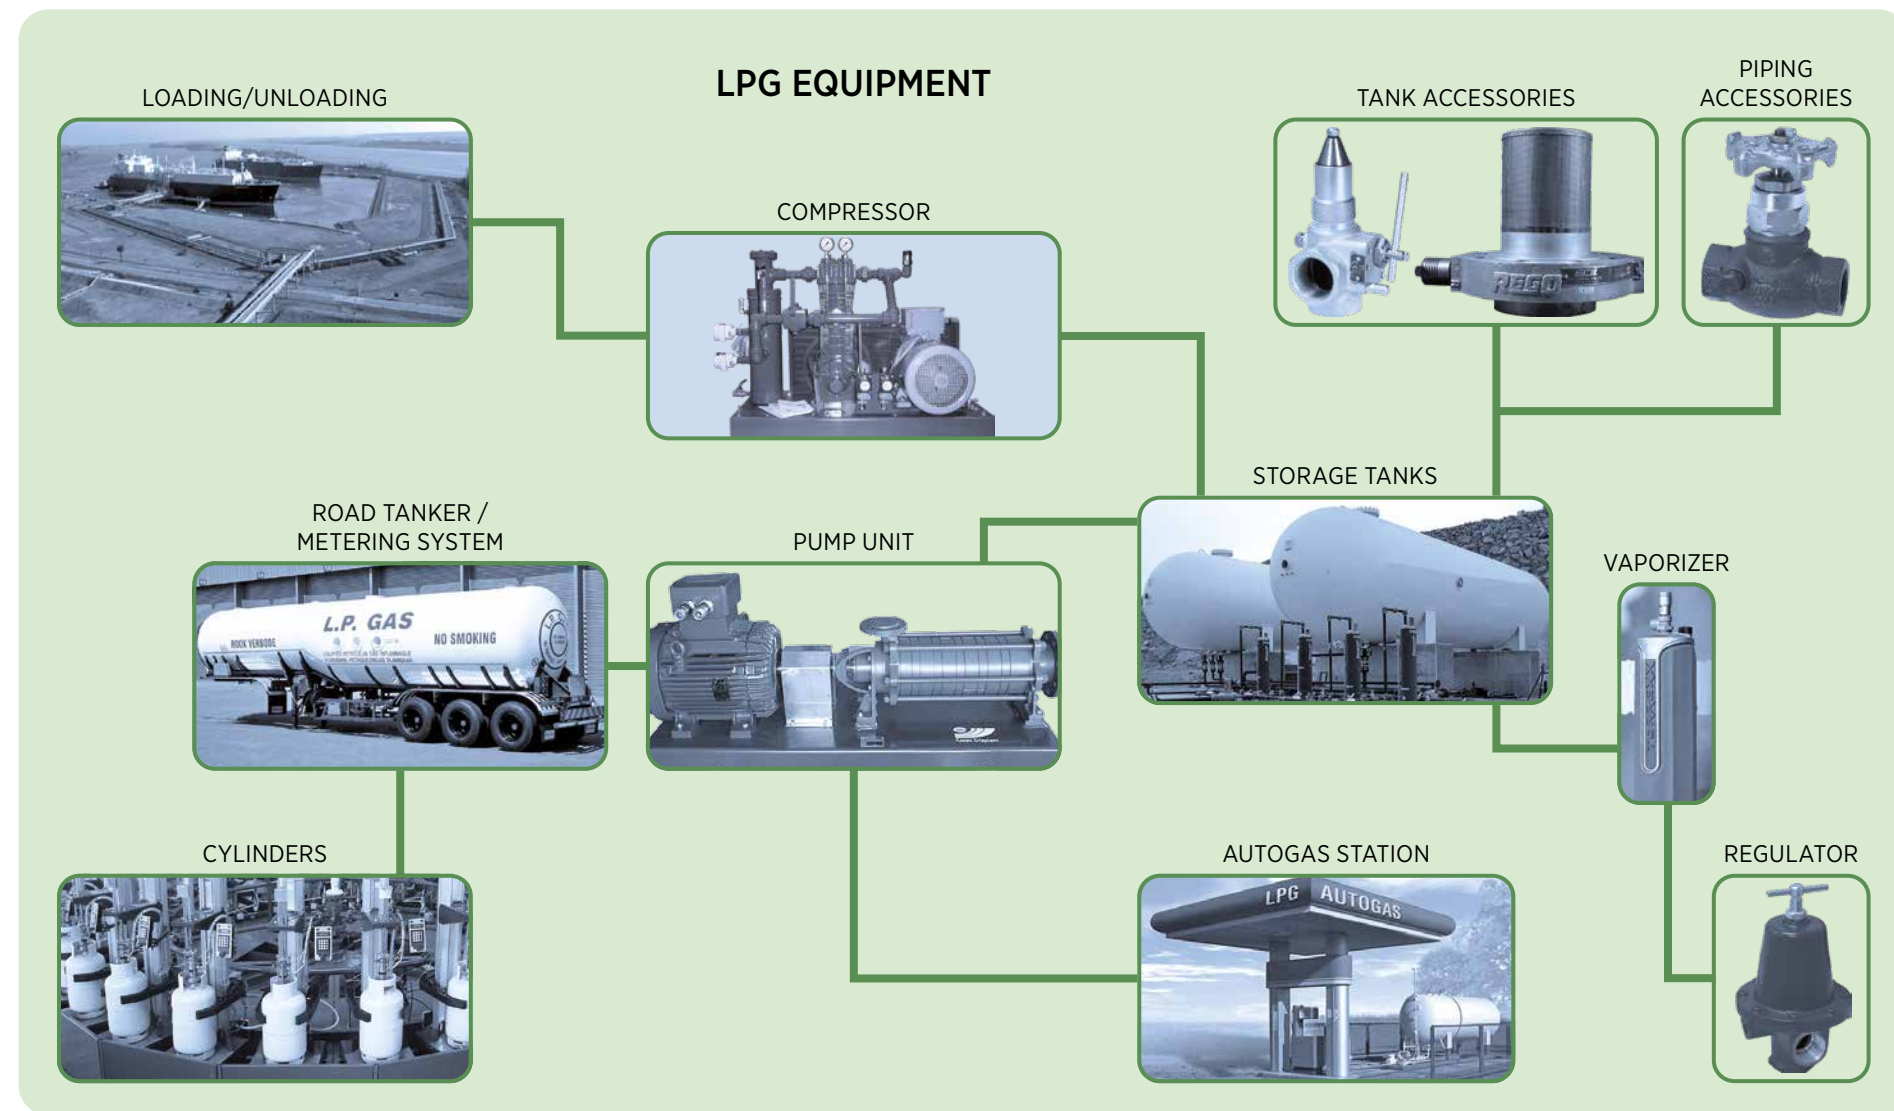

You don't have to be the expert. We already are!

MAKEEN Gas Equipment is a division of MAKEEN Energy with

more than 70 years of experience in the gas industry. This means that we have the know-how and product expertise to ensure that you always get the right solution.

In other words, no need to worry if you are not sure what exactly you need. **MAKEEN Gas Equipment's** team of experts will help you make the right choice. *Our experience is your security.*

We deliver the solution you need – fast!

Our extensive network of leading suppliers of gas equipment al-

lows us to offer you high-quality products for any gas-related purpose at competitive prices; completely hassle-free and with short delivery times from one of our well-stocked warehouses.

The power behind the brand

MAKEEN Gas Equipment is constituted by a number of well-known companies in the gas equipment industry, each with decades of experience within product sales and customer service; an experience that is your guarantee of making the right product choice – every time.

All companies are part of MAKEEN Energy and supported worldwide by MAKEEN Energy's subsidiaries and an extensive network of agents and distributors.

MAKEEN Gas Equipment offers you a wide range of benefits:

- One place to go for any type of gas equipment
- High-quality products from the most renowned suppliers
- Expert guidance on choice of equipment
- Full engineering capability and technical support
- Large stock and quick order handling
- Customised engineering and stocking solutions
- Flexible delivery or one single shipment